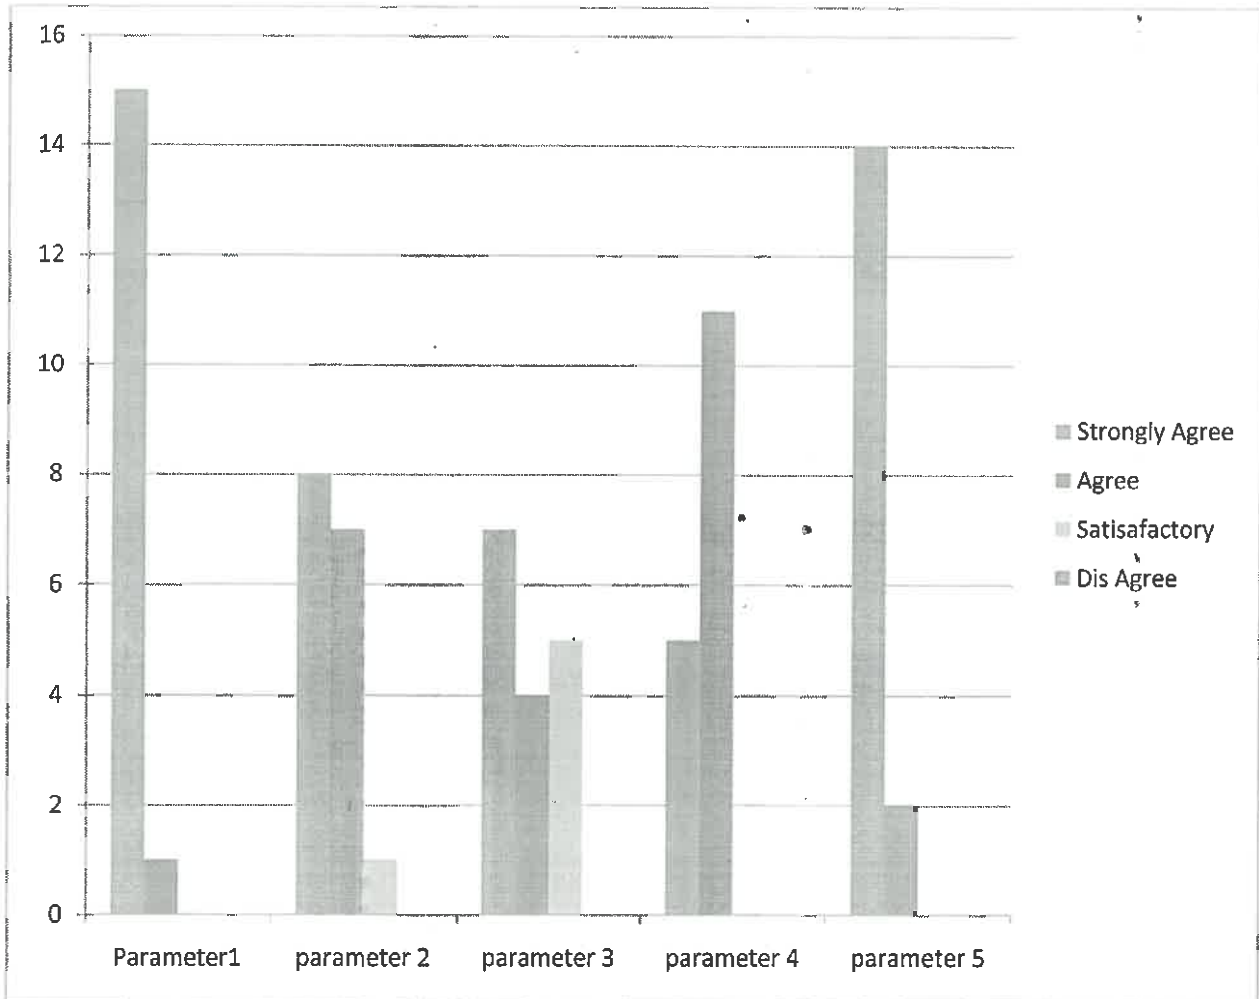

Student Feedback Analyzed 2022-23

IQAC Co-ordinator
 K.L.E.Society's
 S.C.P. Arts, Science & D.D.S.Commerce College,
 MAHALINGPUR-587312. Dist. Bagalkot.

PRINCIPAL
 K.L.E.Society's
 S.C.P.Arts, Science & D.D.S Commerce College
 MAHALINGPUR-587312. Dist. Bagalkot.