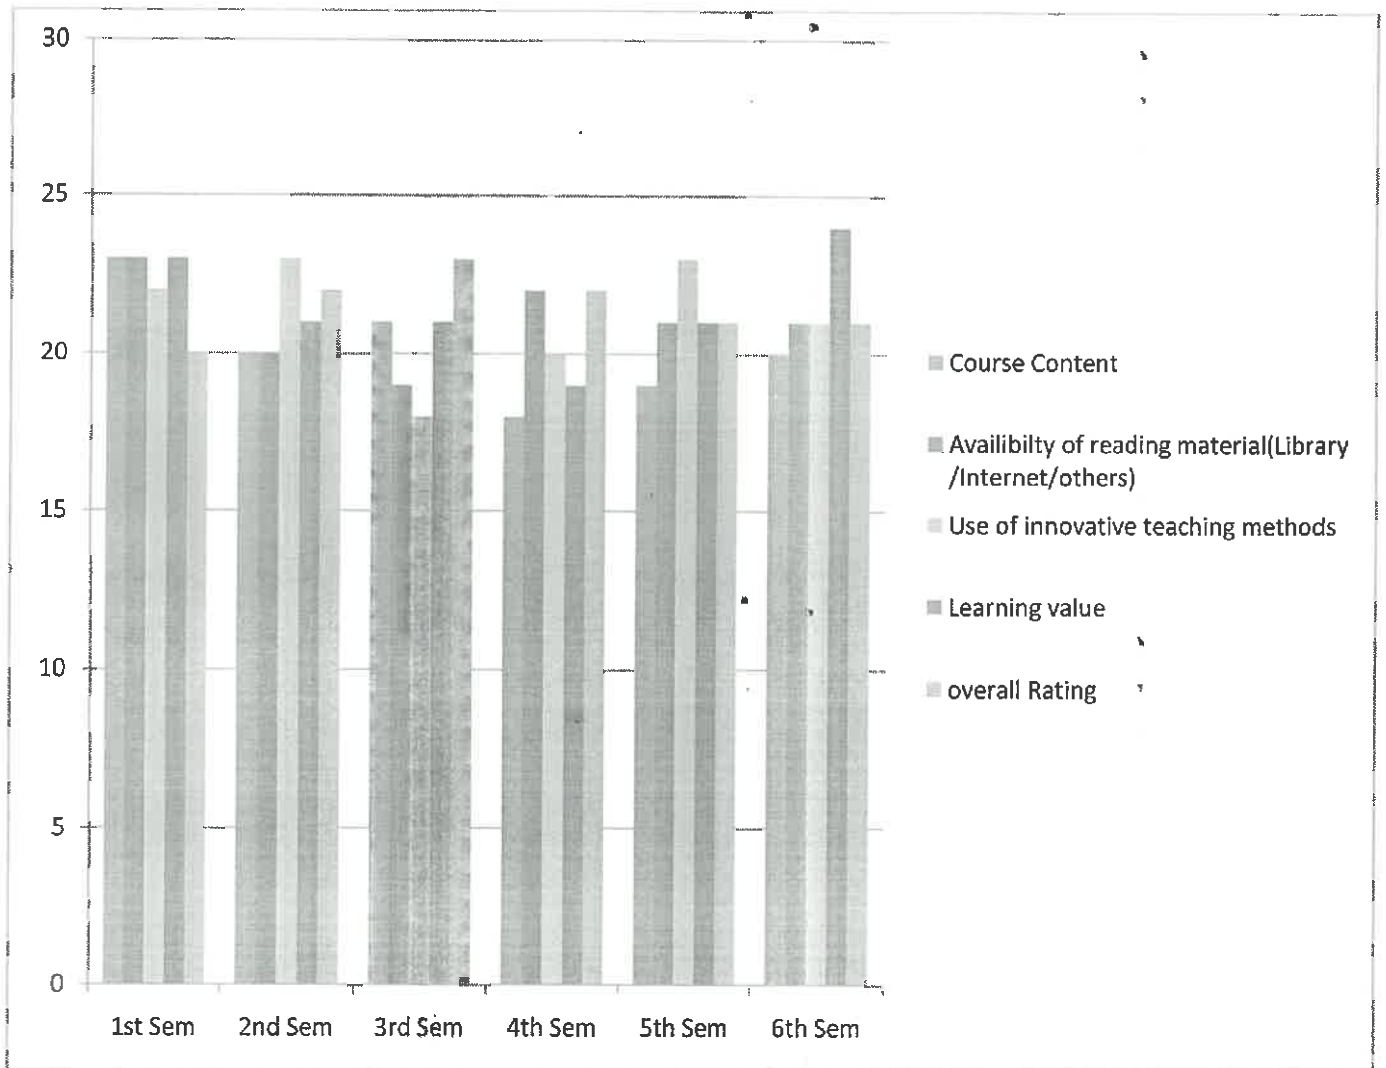

Alumni Feedback Analysed 2022-23

IQAC Co-ordinator
K.L.E.Society's
S.C.P. Arts, Science & D.D.S. Commerce College,
MAHALINGPUR-587312. Dist. Bagalkot.

PRINCIPAL
K.L.E.Society's
S.C.P. Arts, Science & D.D.S. Commerce College
MAHALINGPUR-587312. Dist. Bagalkot.