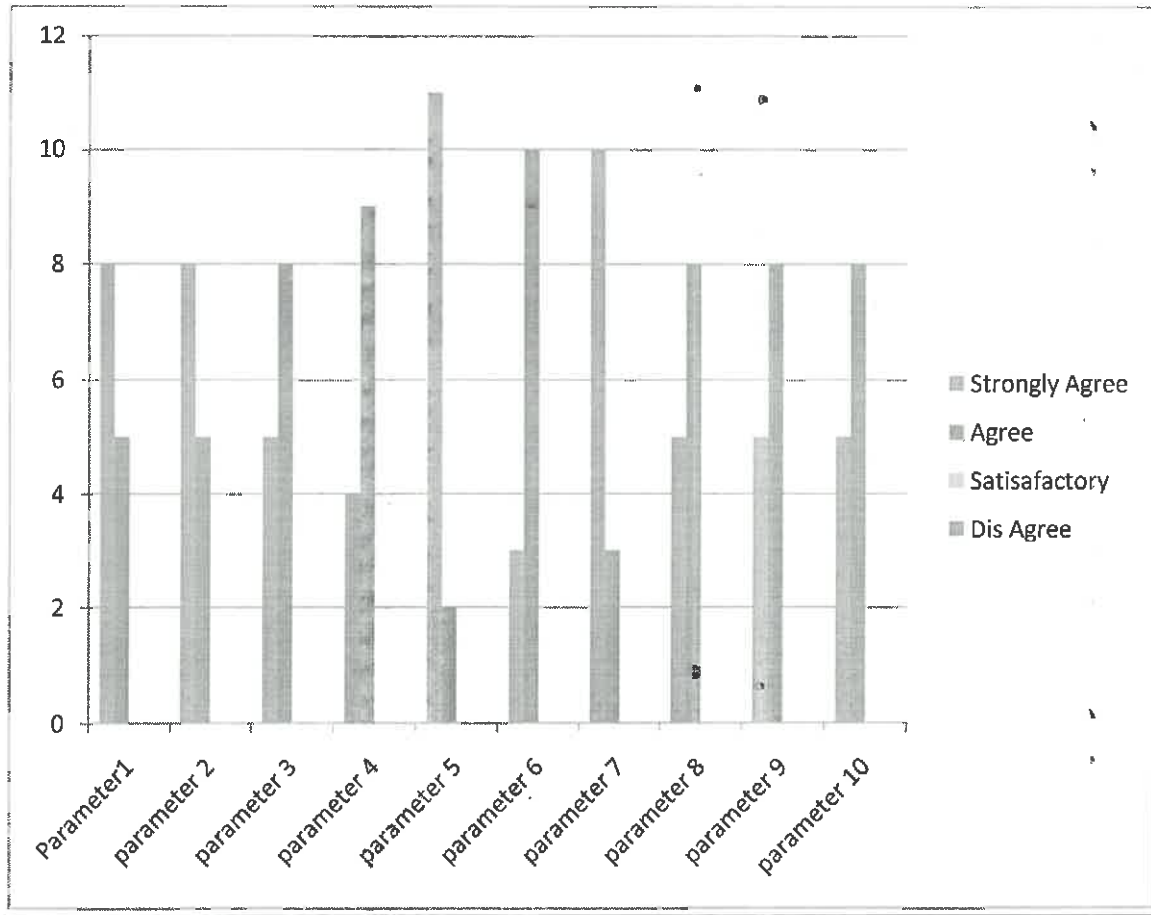

Teachers Feedback analysed on curriculum

2022-23

IQAC Co-ordinator
K.L.E.Society's
S.C.P.Arts, Science & D.D.S.Commerce College,
MAHALINGPUR-587312. Dist. Bagalkot.

PRINCIPAL
K.L.E.Society's
S.C.P.Arts, Science & D.D.S.Commerce College
MAHALINGPUR-587312. Dist. Bagalkot.