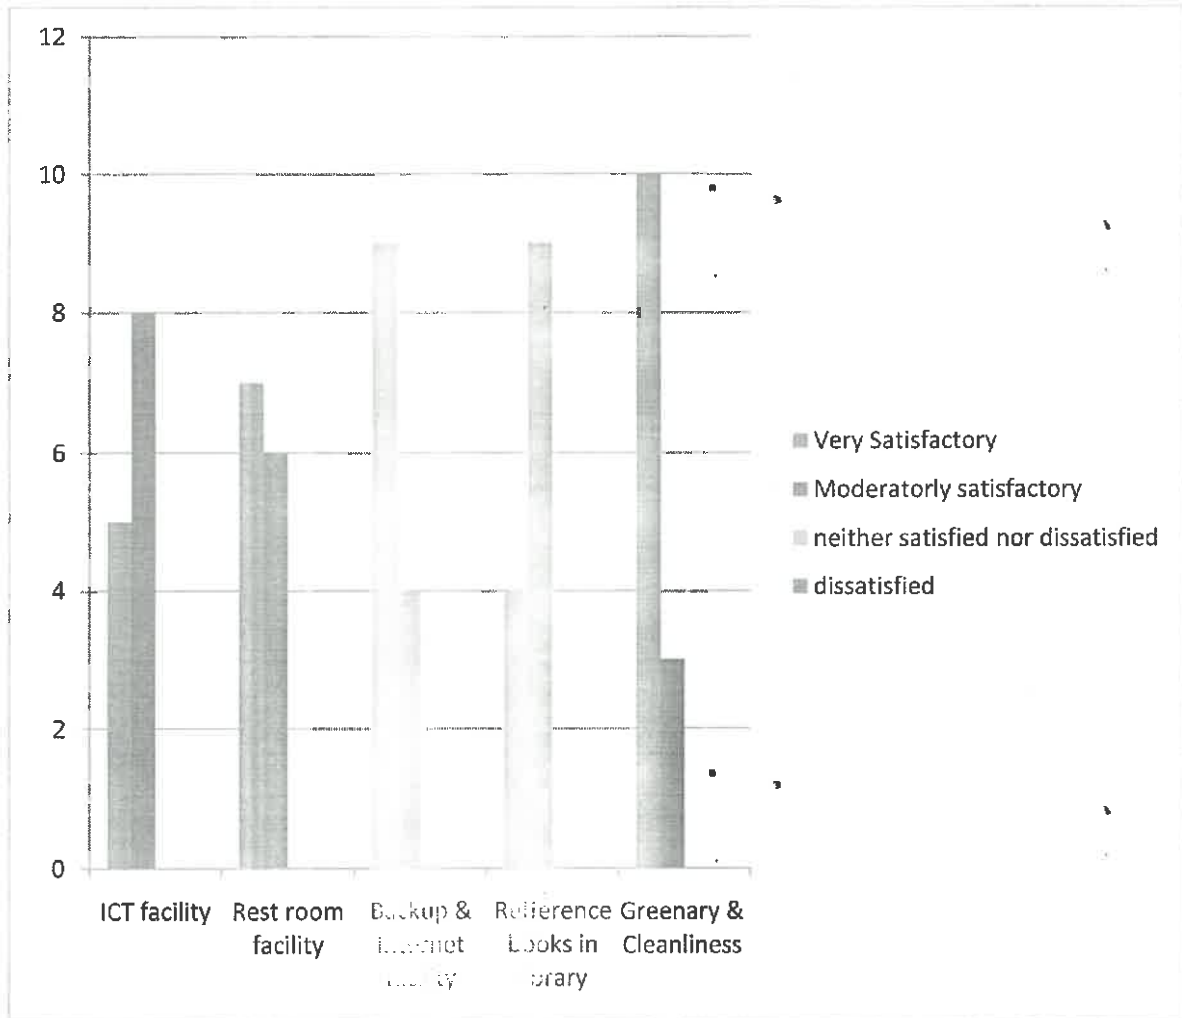

Teacher Feedback on Infrastructure Analyzed 2022-23

Sim
IQAC Co-ordinator
K.L.E.Society's
S.C.P. Arts, Science & D.D.S.Commerce College,
MAHALINGPUR-587312. Dist. Bagalkot.

[Signature]
PRINCIPAL
K.L.E.Society's
S.C.P.Arts, Science & D.D.S Commerce College
MAHALINGPUR-587312. Dist. Bagalkot