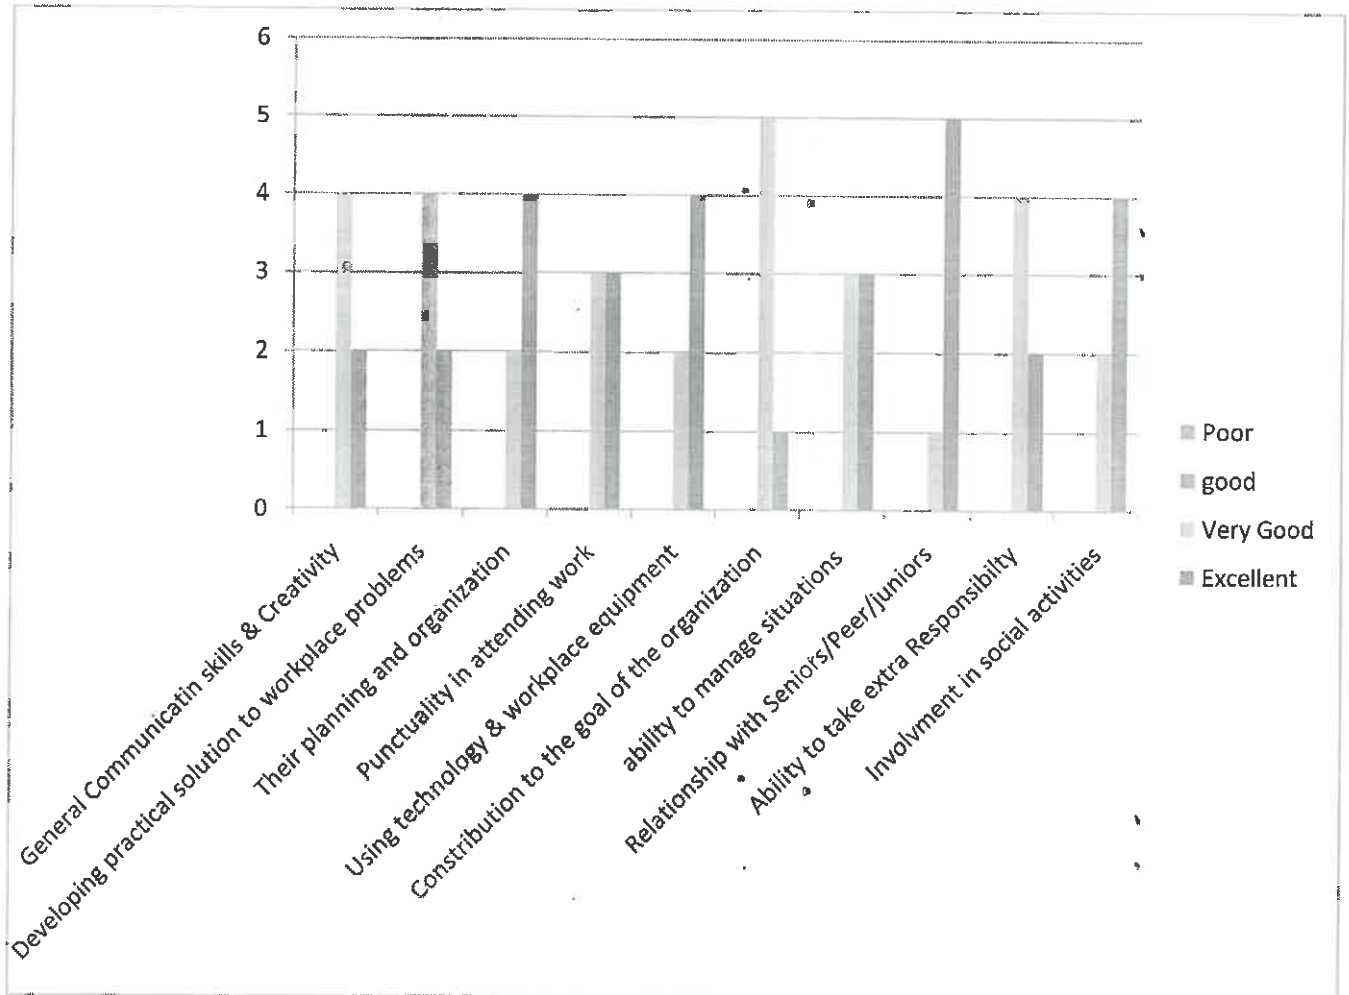

Employer's Feedback Analysed 2022-23

IQAC Co-ordinator
K.L.E.Society's
S.C.P.Arts, Science & D.D.S.Commerce College,
MAHALINGPUR-587312. Dist. Bagalkot.

PRINCIPAL
K.L.E.Society's
S.C.P.Arts, Science & D.D.S.Commerce College
MAHALINGPUR-587312. Dist. Bagalkot.