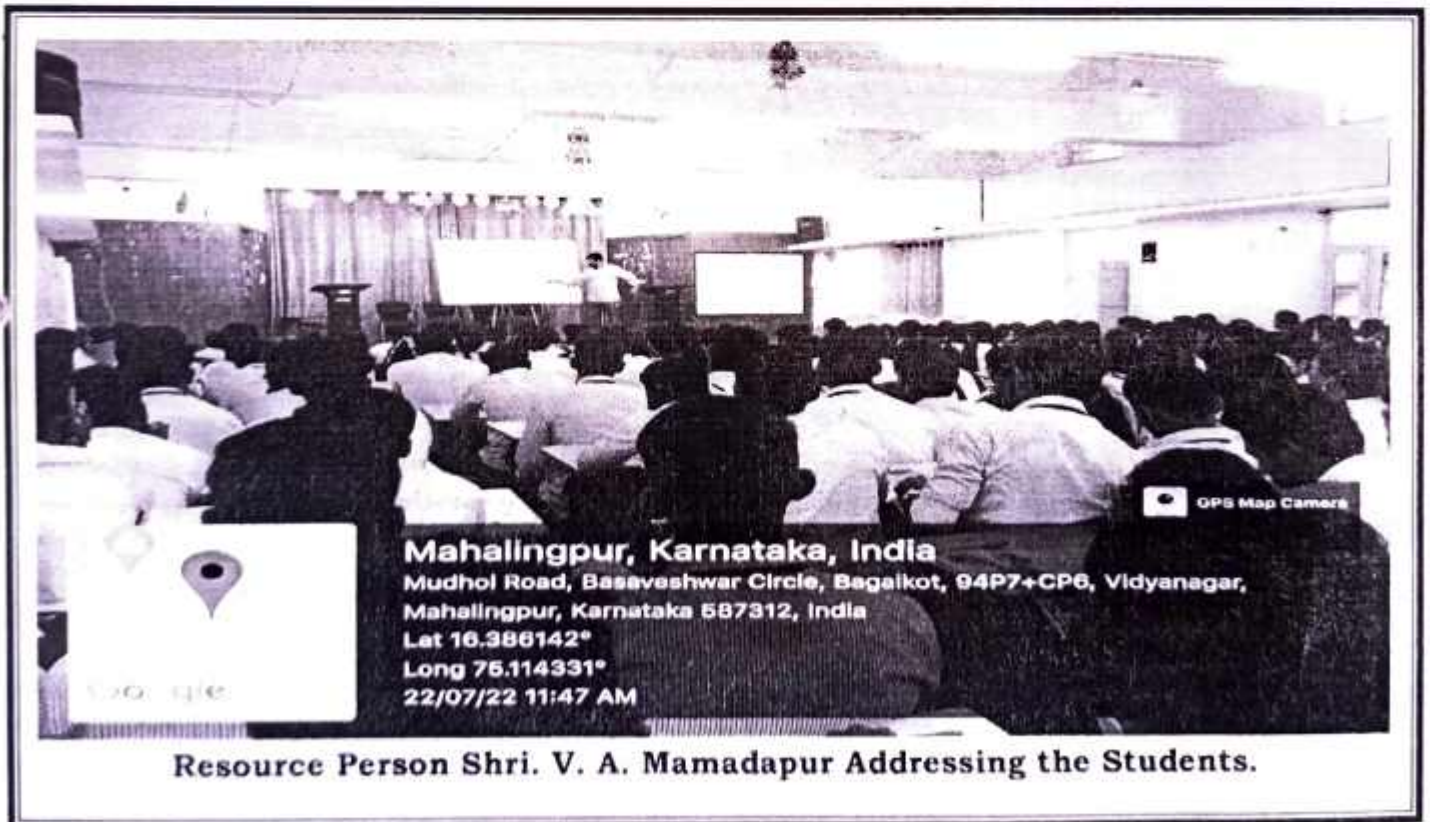

KLE Society's
SCP ARTS, SCIENCE AND DDS COMMERCE COLLEGE,
MAHALINGPUR - 587 312

TQ: MUDHOL

(Accredited at B++ Level with 2.81 CGPA)

DIST: BAGALAKOT

IQAC INITIATIVE

**A report of
One Day Workshop**

On

How to Face Competitive Exams

Jointly Organized by

Student Information & Placement Cell &

Aryabhata Career Academy, Vijayapur on 22nd July, 2022

One Day workshop on "**How to Face Competitive Exams**" was held at KLE'S SCP Arts, Science and Commerce College was held on 22nd July, 2022. 156 Participants have benefited by this Special Program The Resource Persons, **Shri. V. A. Mamadapur** and **Shri. S. V. Natikar** spoke on "**How to Face Competitive Exams**".

The principal, **Dr. B. M. Patil**, in his Presidential address endorsed the Resource Person's view. Student Information & Placement Cell coordinator **Shri. V. A. Adahalli** delivered the welcome address and **Shri T. D. Dangi** Introduced Resource Person. Inaugural function was concluded with the vote of thanks by **Shri T. D. Dangi**. **Dr. K. M. Awaradi** and **Dr. S. D. Soraganvi** were Present there. **Mr. S. S. Mugalyal** anchored the function.

Resource Person Shri. V. A. Mamadapur Addressing the Students.

Shri. Virupaksha A. Adahalli

Coordinator,

Student Information & Placement Cell

PRINCIPAL
K.L.E.Society's
SCP Arts & D.D.S.Commerce College
Mahalingpur - 587312 Dist.Bagalkot