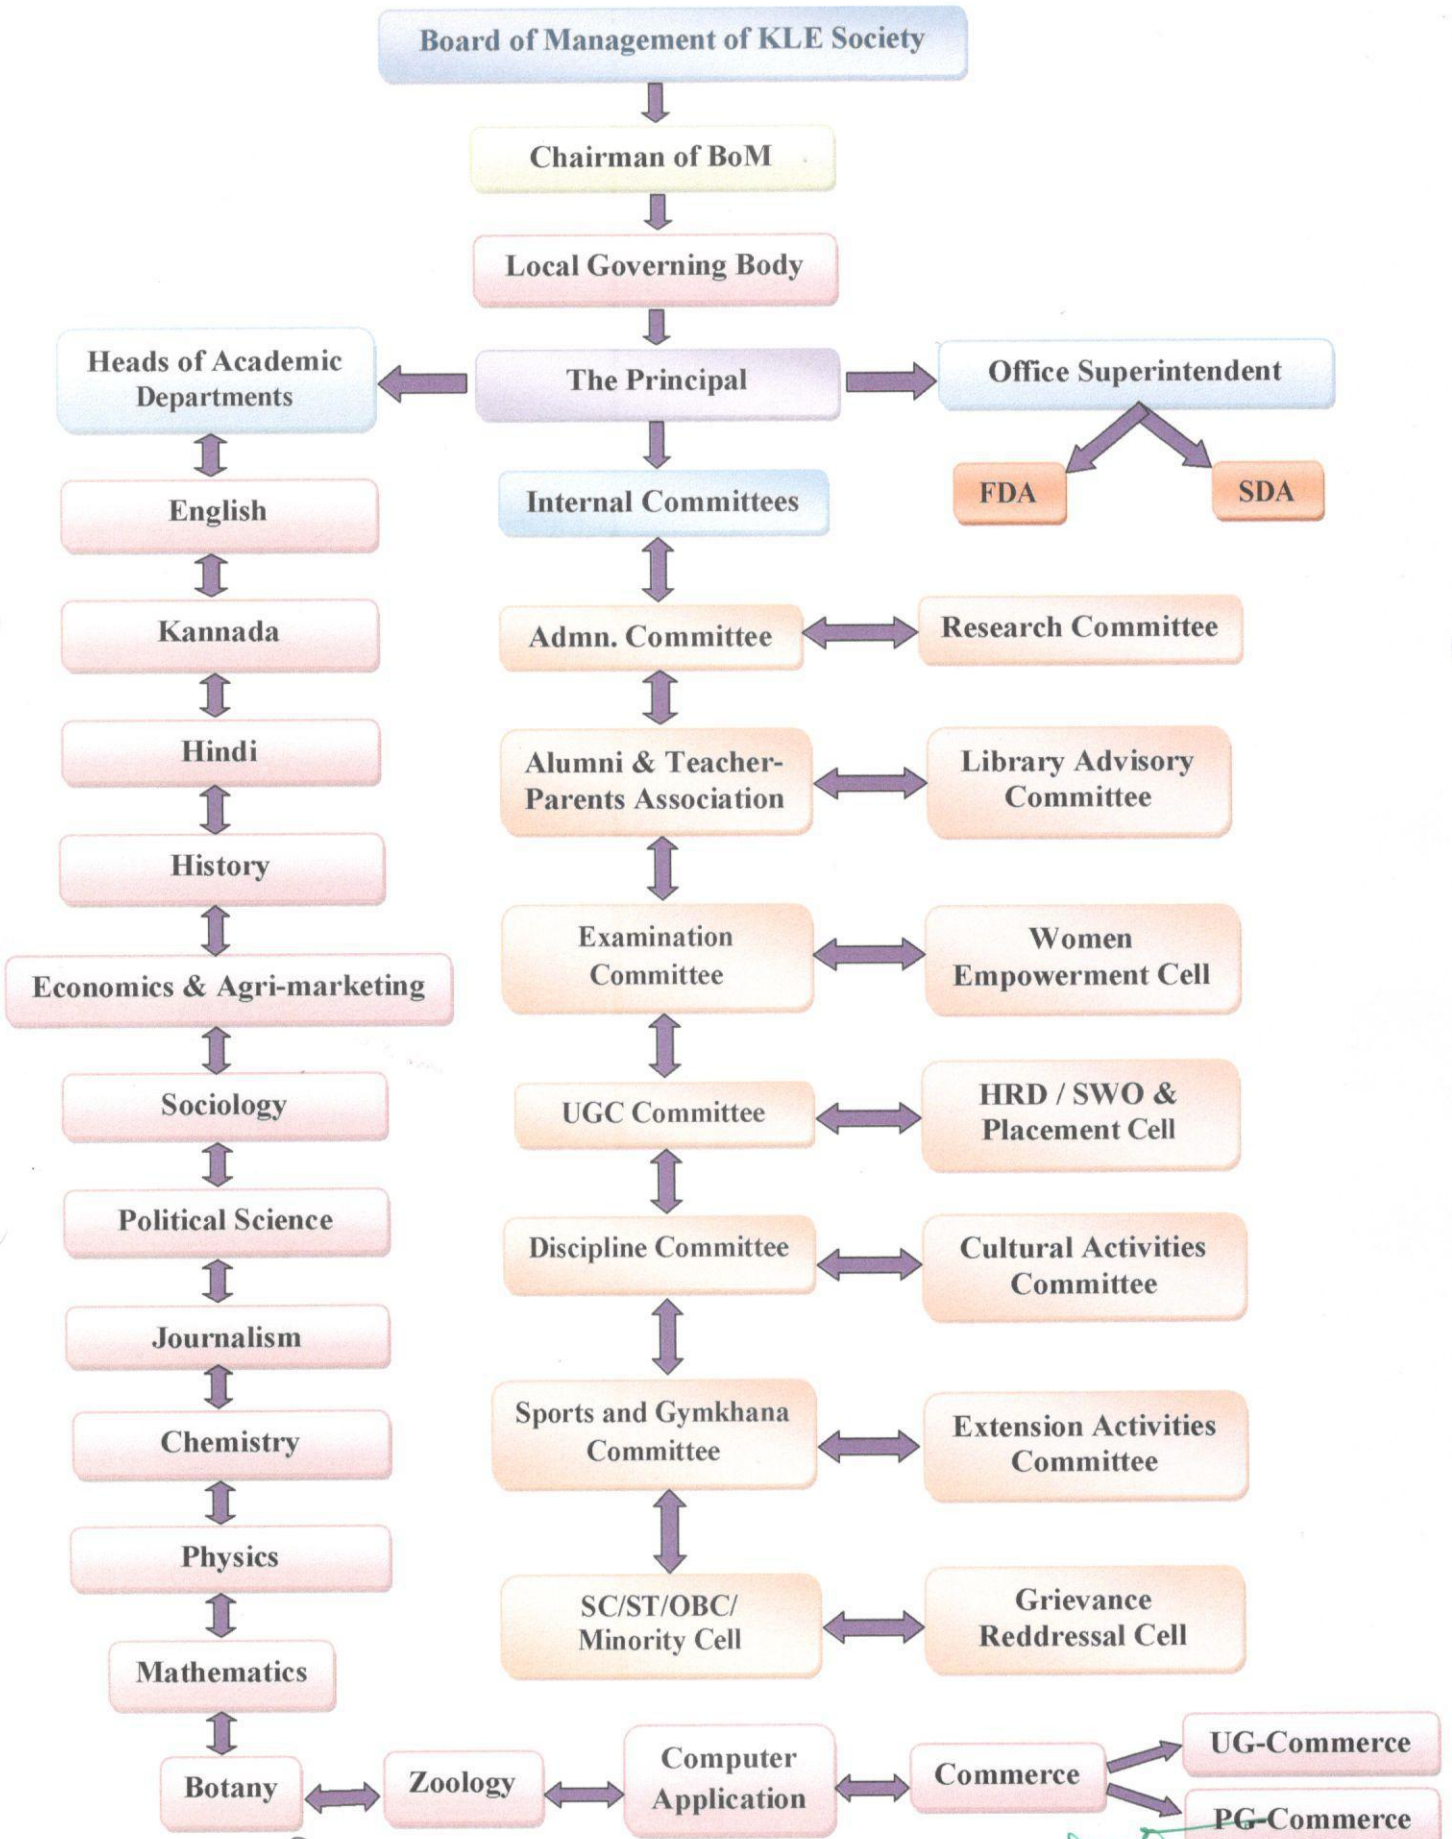

ORGANIZATION STRUCTURE

IQAC Co-ordinator
 K.L.E.Society's
 S.C.P. Arts, Science & D.D.S.Commerce College,
 MAHALINGPUR-587312. Dist. Bagalkot.

GRADE-1 PRINCIPAL
 K.L.E.Society's
 S.C.P. Arts, Science & D.D.S.Commerce College,
 MAHALINGPUR-587312. Dist. Bagalkot.